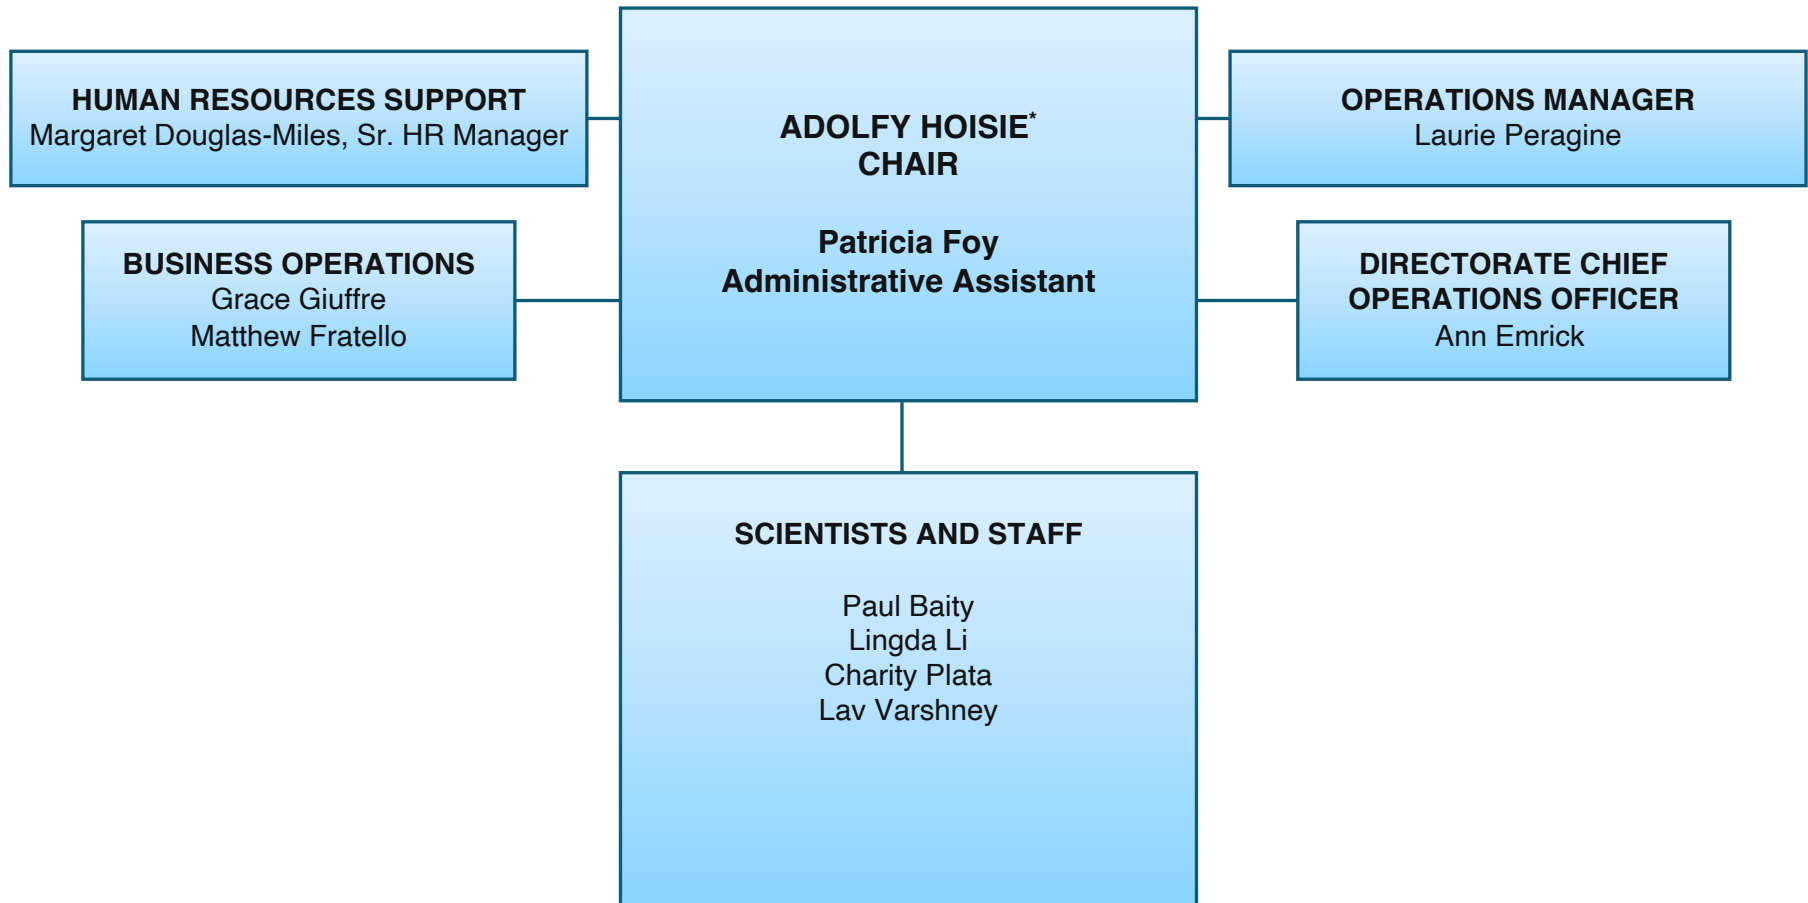

COMPUTING FOR NATIONAL SECURITY

*Reports to Kerstin Kleese van Dam, Director of Computational Science Initiative
ESH Coordinator(s): Veronica Bickmeyer