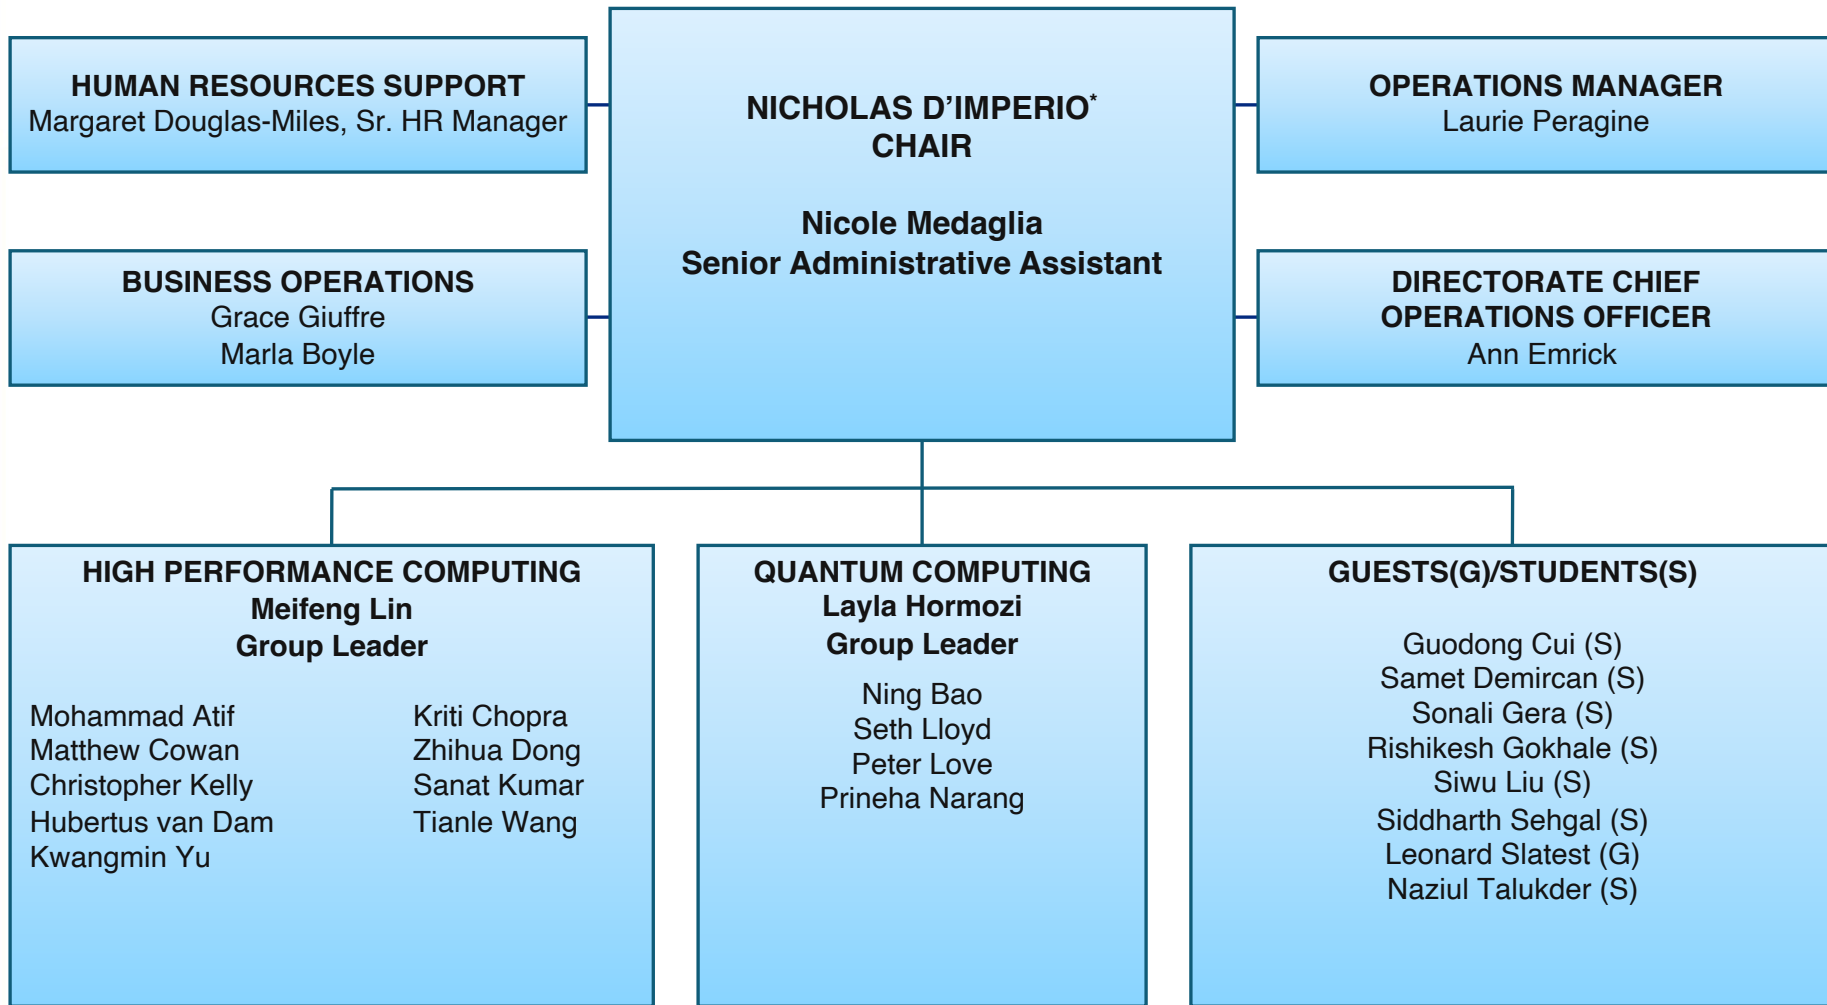

COMPUTATIONAL SCIENCE LABORATORY

*Reports to Kerstin Kleese van Dam, Director of Computational Science Initiative
ESH Coordinator: Veronica Bickmeyer