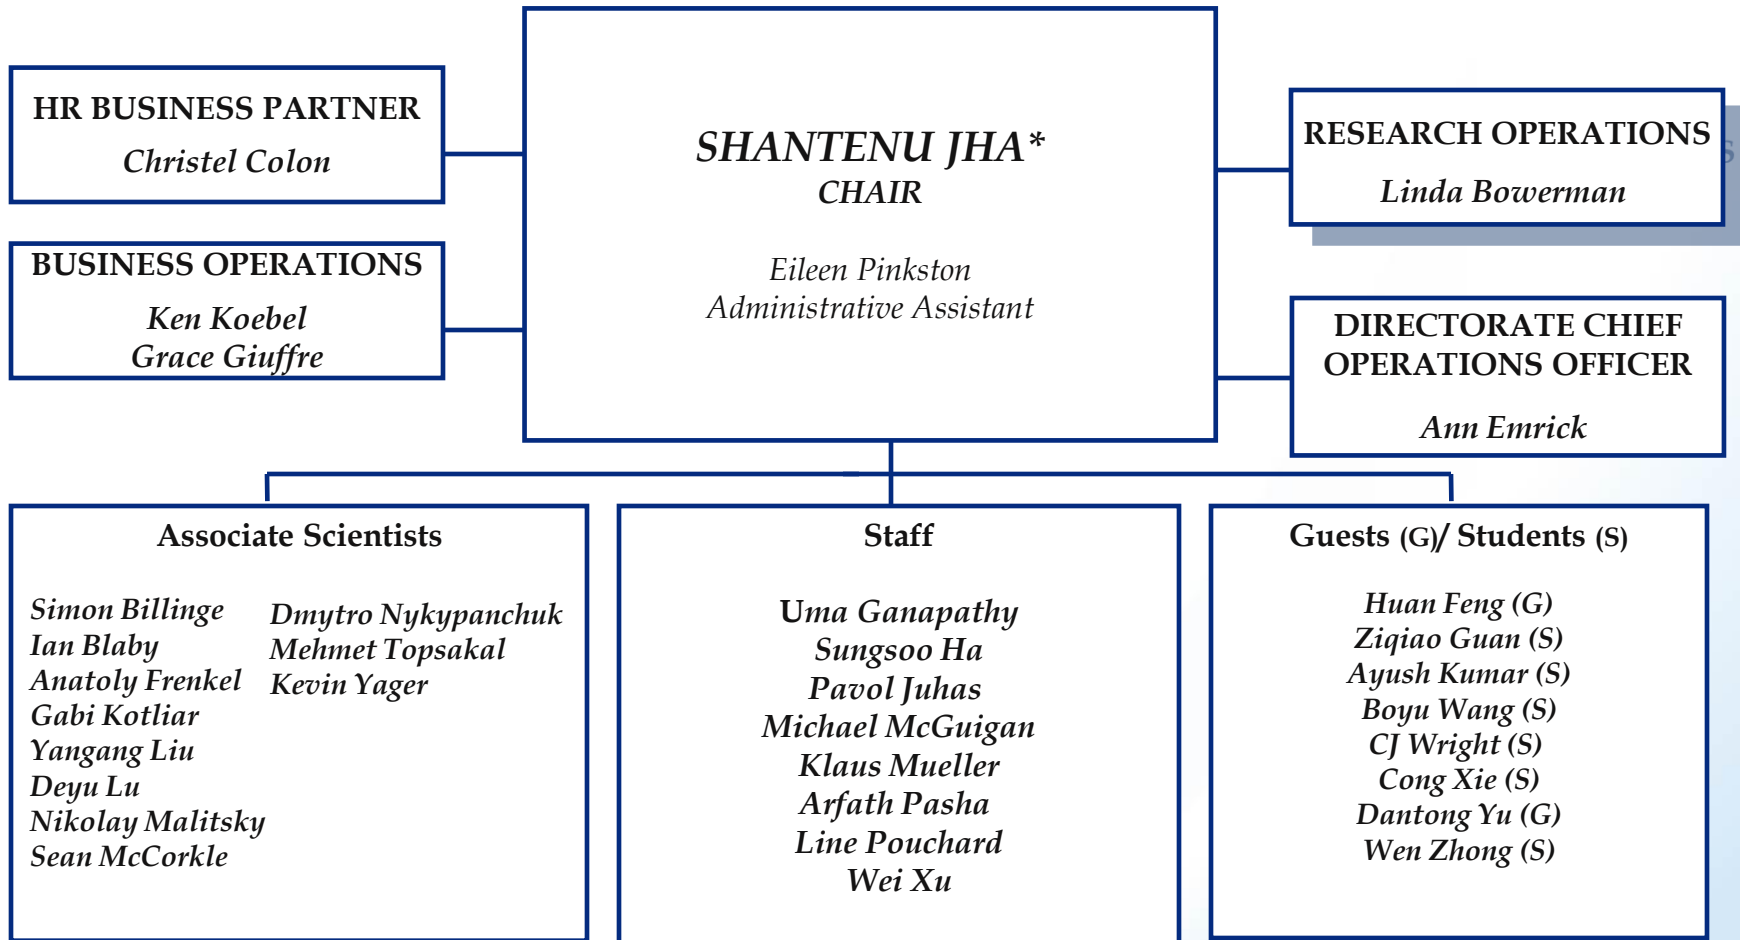

CENTER FOR DATA DRIVEN DISCOVERY (C3D)

*Reports to Kerstin Kleese van Dam, Director of Computational Science Initiative
ESH Coordinator - Bob Colichio, Pat Carr

Approved: Shantenu Jha

Date: June 4, 2018