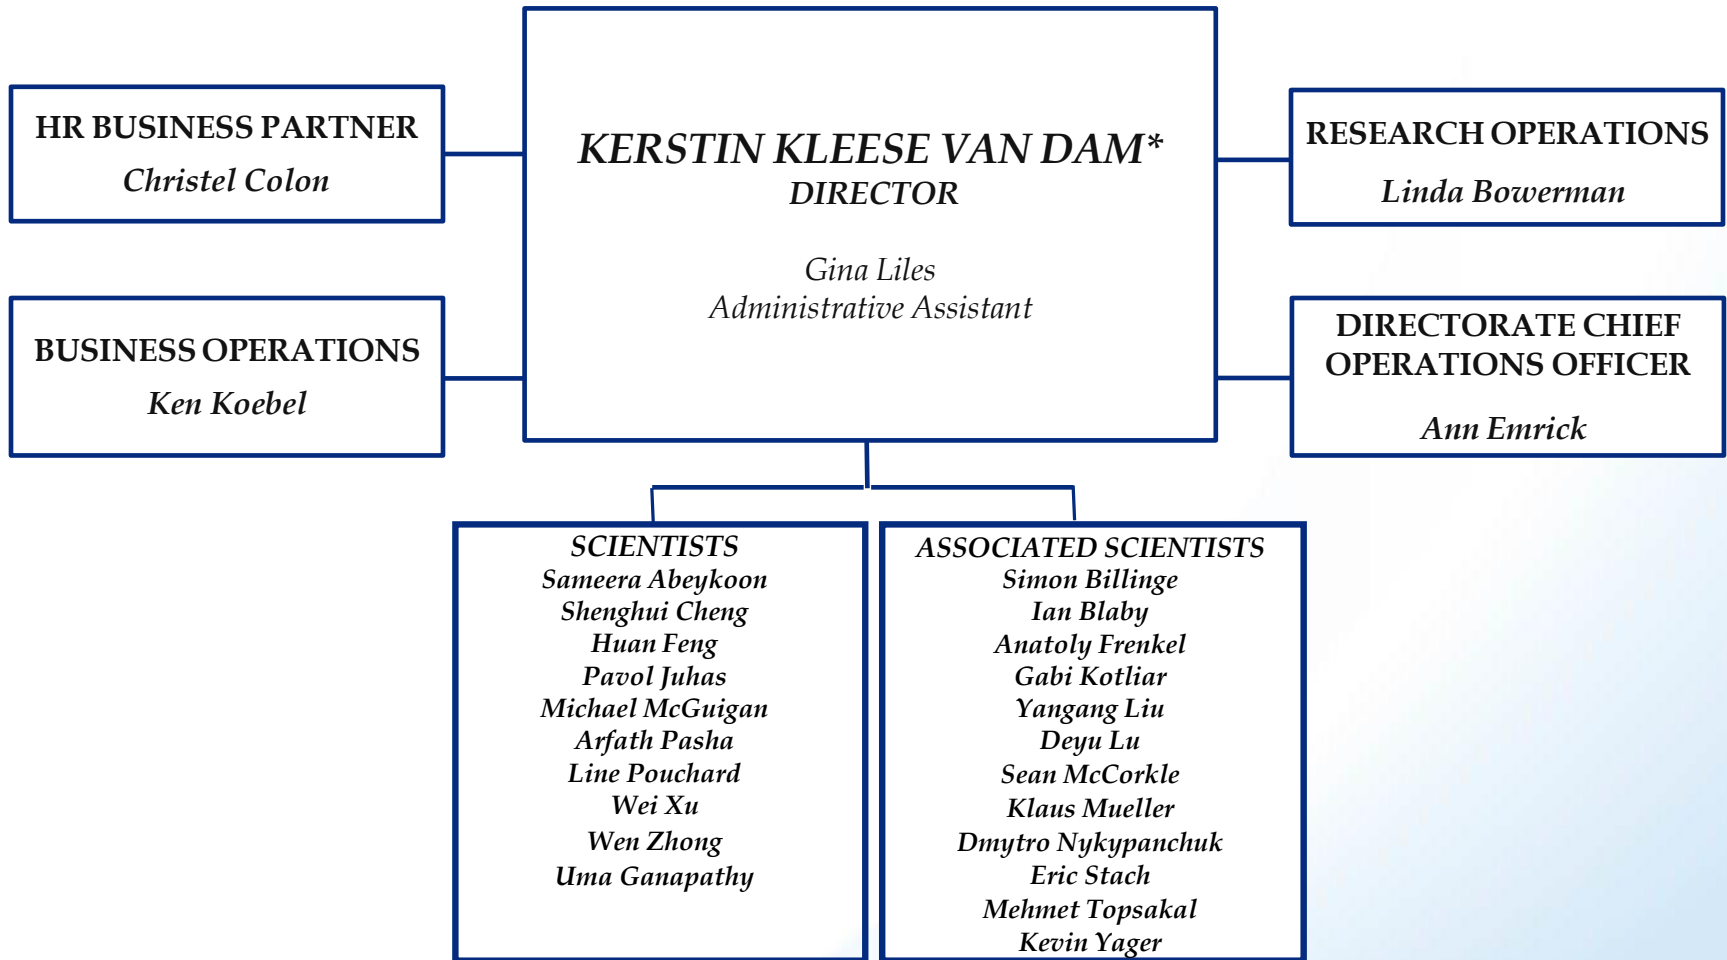

CENTER FOR DATA DRIVEN DISCOVERY (C3D)

*Reports to Robert Tribble, Deputy Director of Science & Technology
ESH Coordinator - Bob Colichio, Pat Carr

Approved: Kerstin Kleese van Dam

Date: March 7, 2017