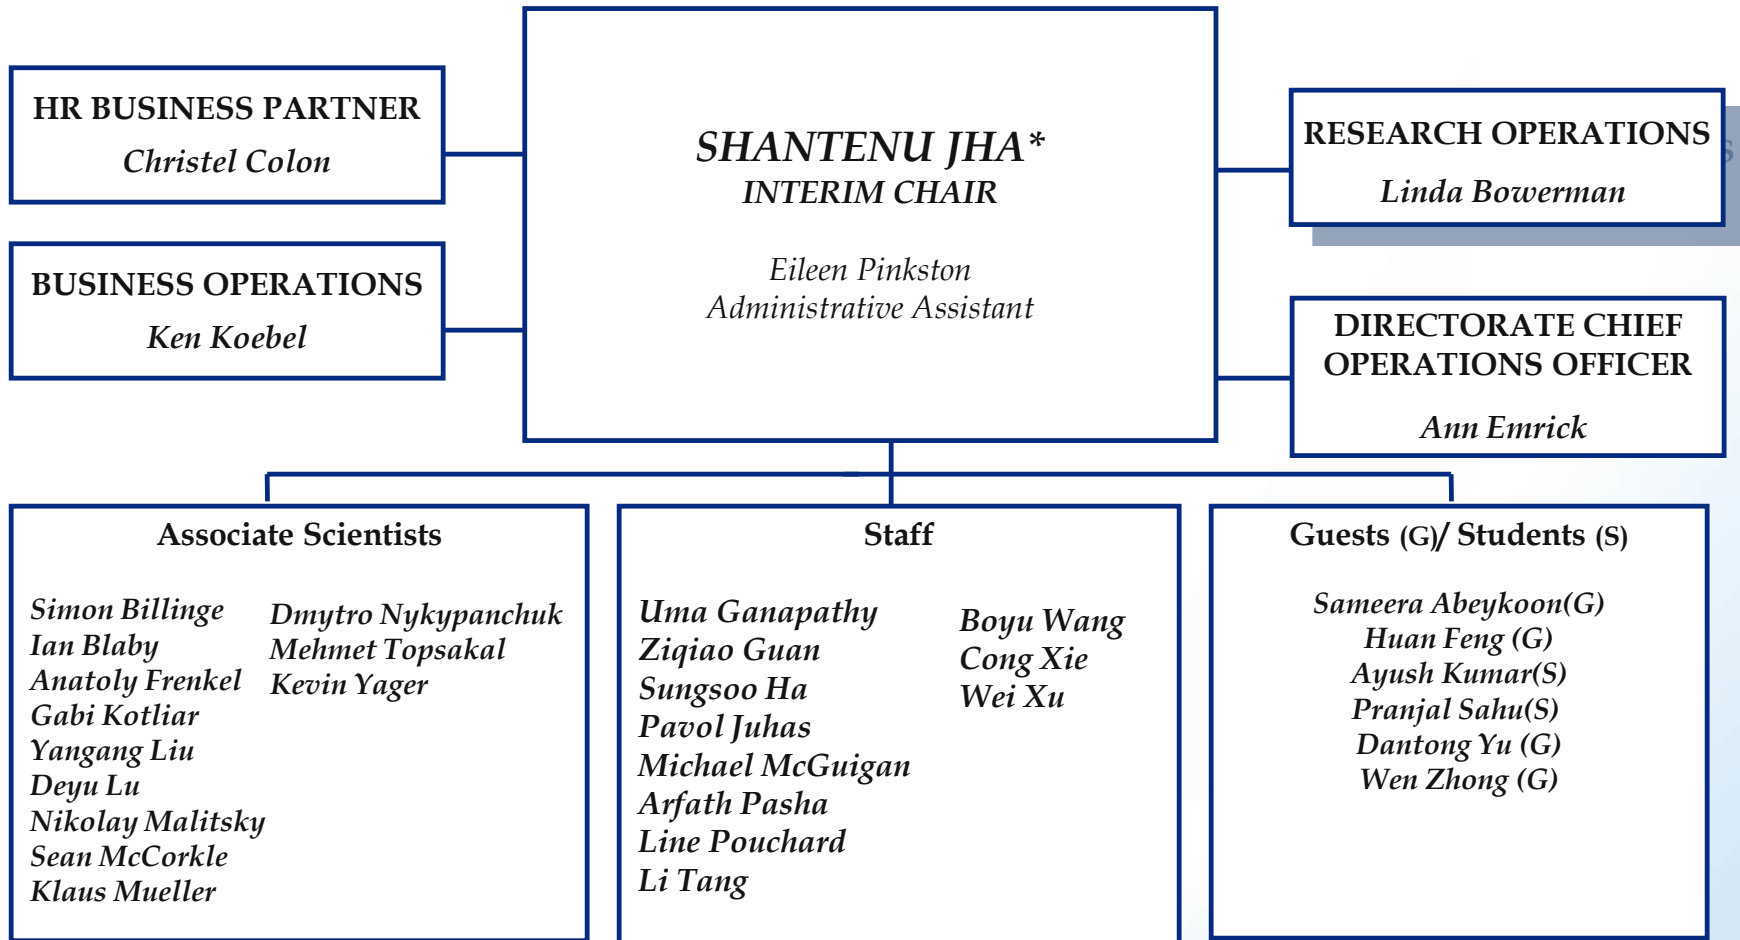

# CENTER FOR DATA DRIVEN DISCOVERY (C3D)

\*Reports to Robert Tribble, Deputy Director of Science & Technology  
ESH Coordinator - Bob Colichio, Pat Carr

Approved: Kerstin Kleese van Dam

Date: Sept. 21, 2017