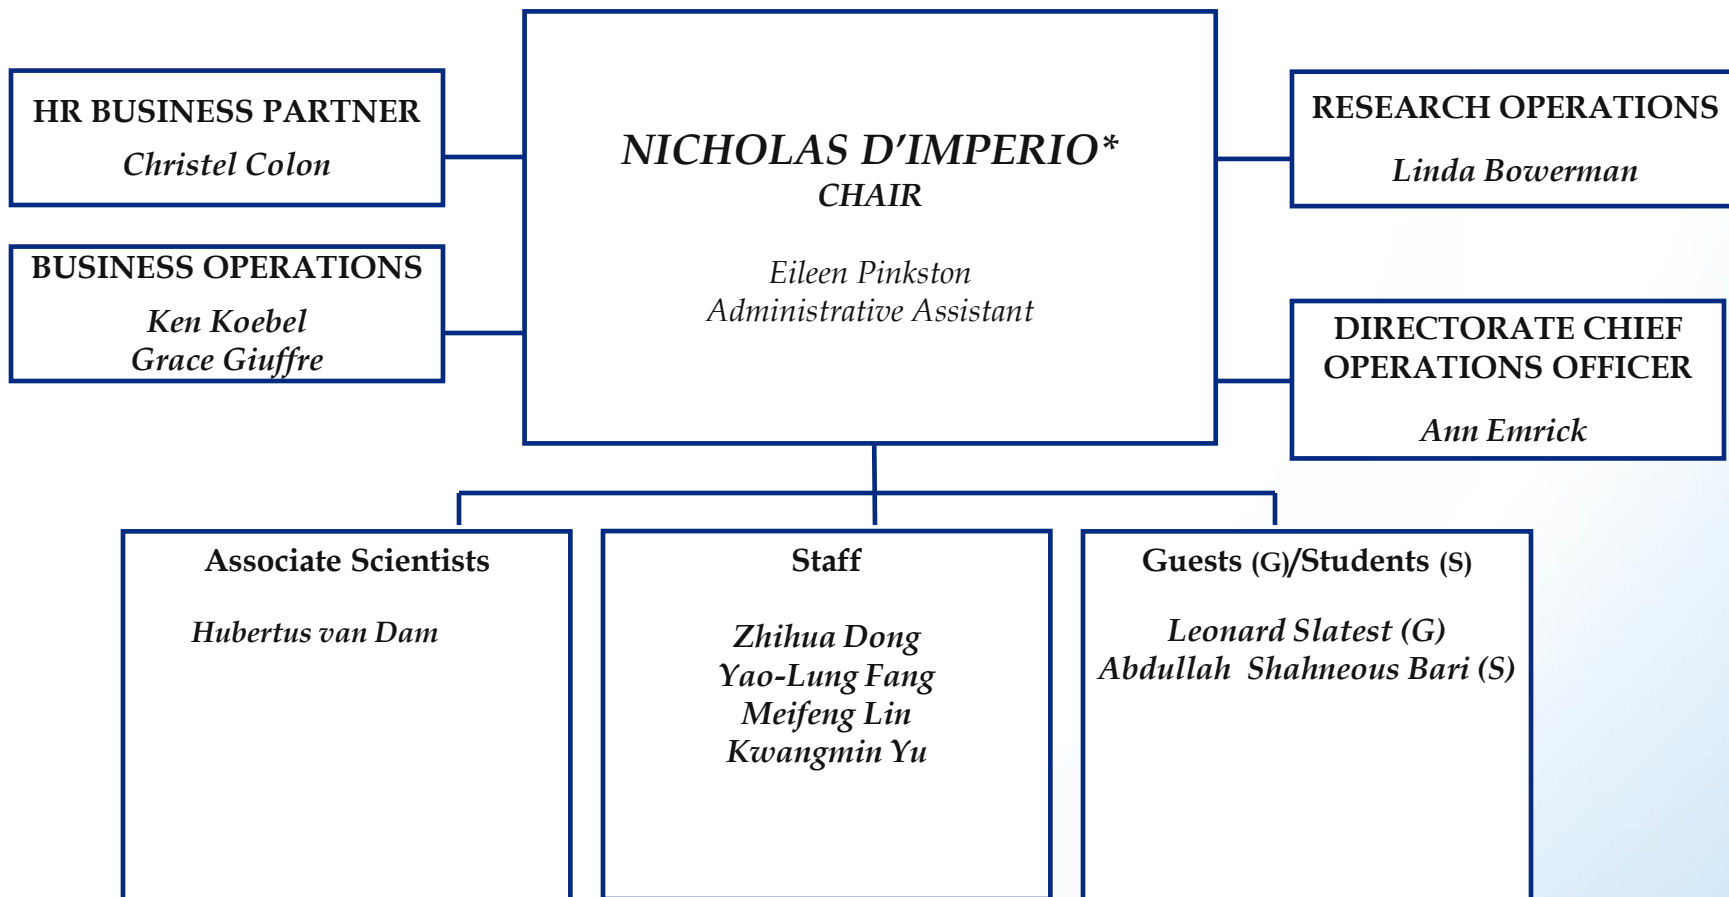

# COMPUTATIONAL SCIENCE LABORATORY

\*Reports to Kerstin Kleese van Dam, Director of Computational Science Initiative  
ESH Coordinator - Bob Colichio, Pat Carr

Approved: Nicholas D'Imperio Date: June 4, 2018