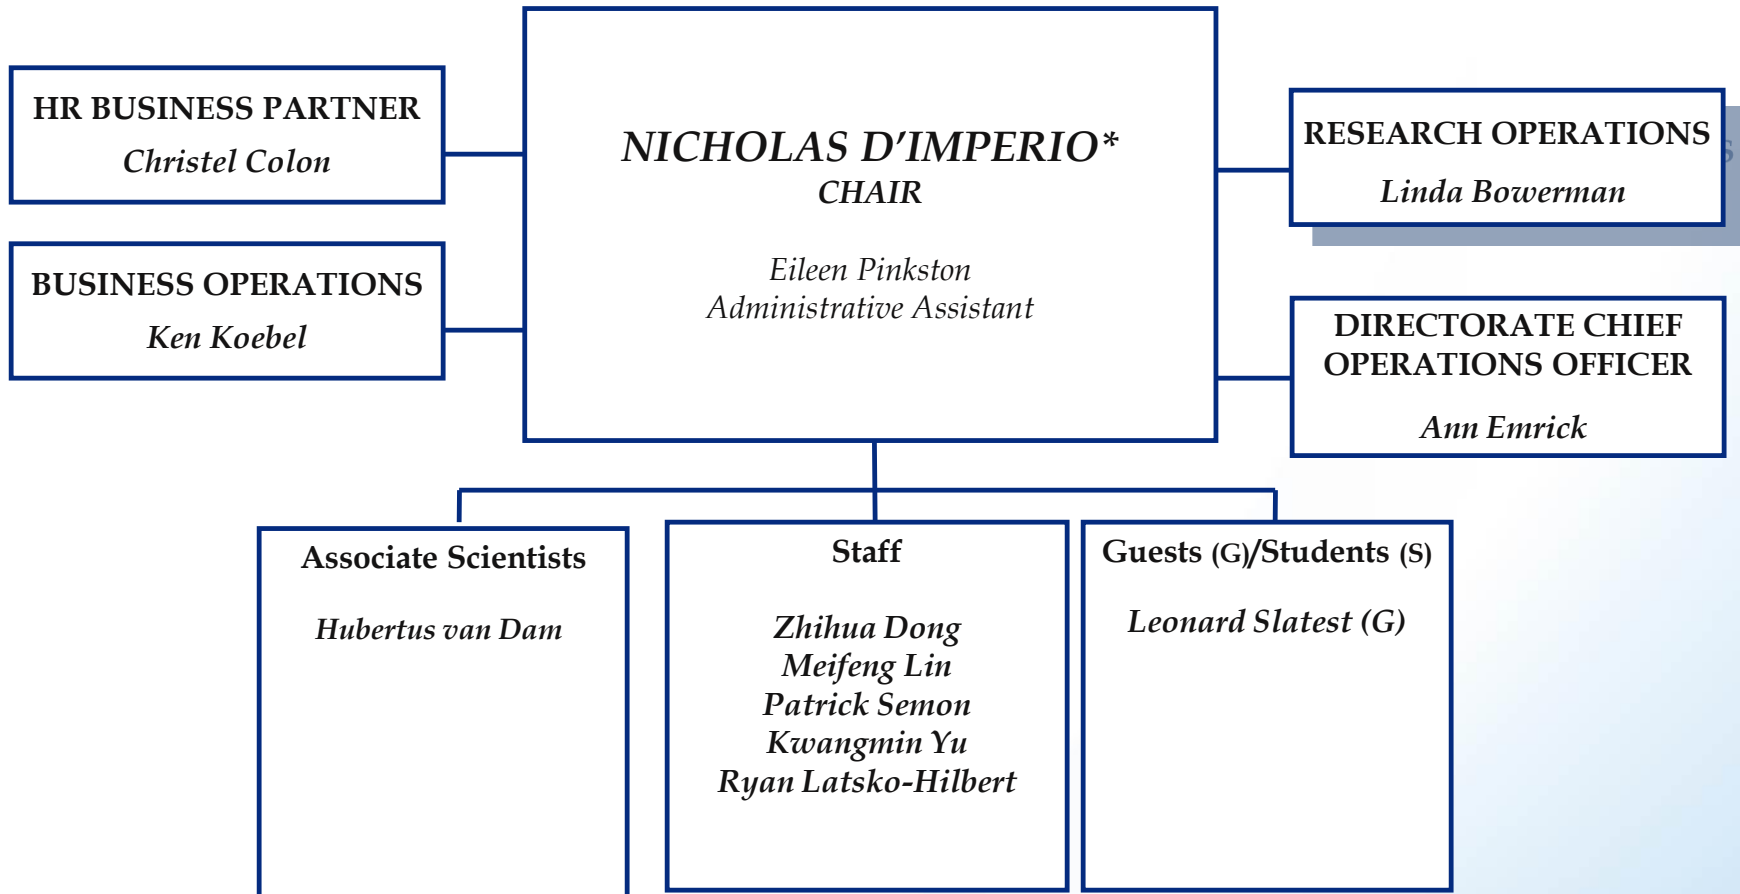

COMPUTATIONAL SCIENCE LABORATORY

*Reports to Kerstin Kleese van Dam, Director of Computational Science Initiative
ESH Coordinator - Bob Colichio, Pat Carr

Approved: Nicholas D'Imperio Date: Sept. 22, 2017