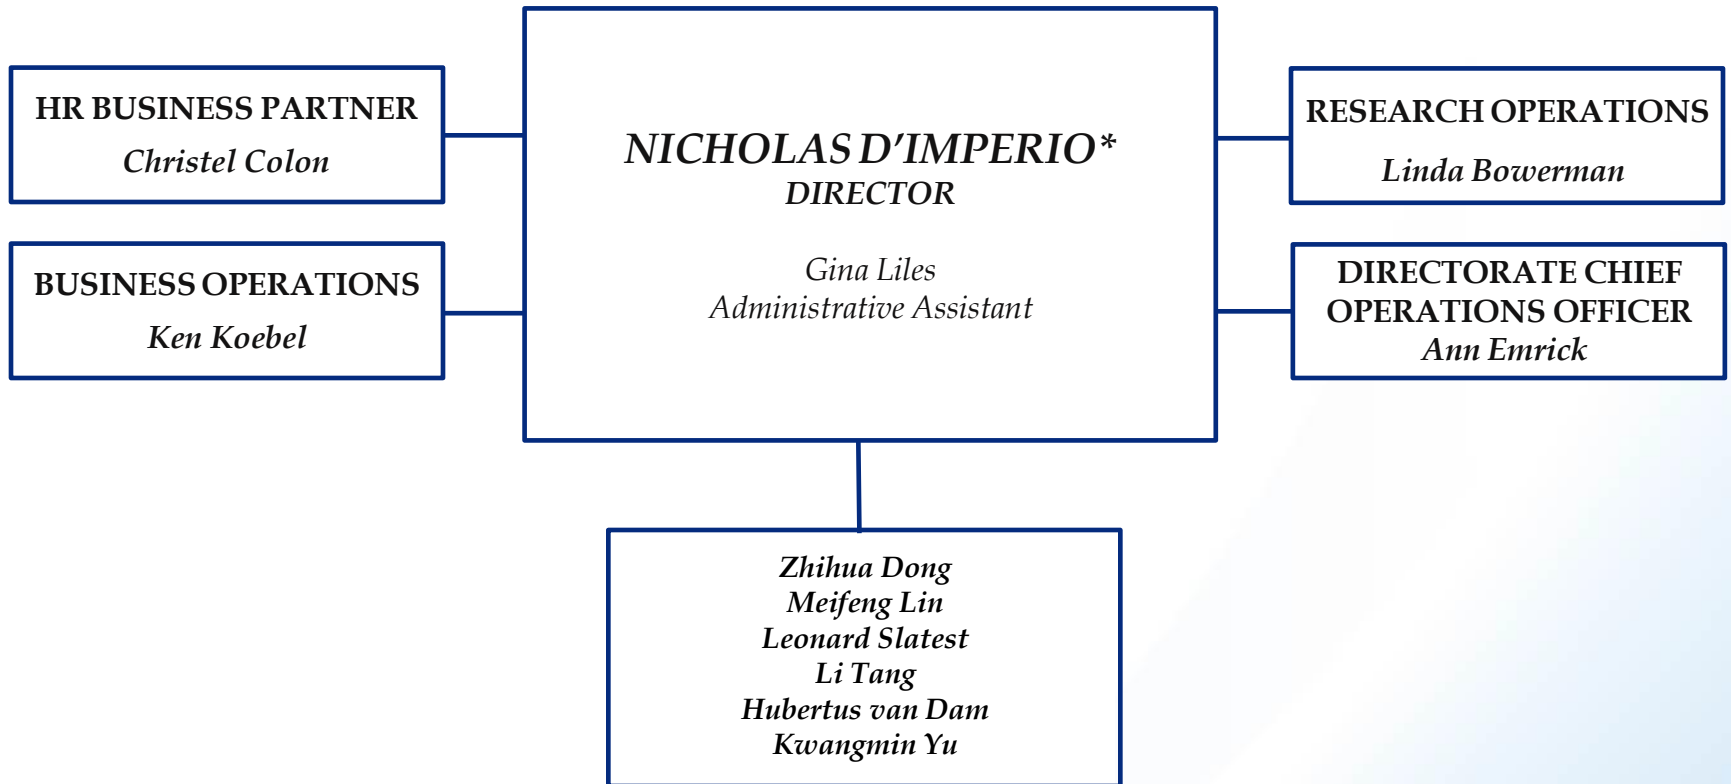

COMPUTATIONAL SCIENCE LABORATORY

*Reports to Kerstin Kleese van Dam, Director of Computational Science Initiative
ESH Coordinator - Bob Colichio, Pat Carr

Approved: Nicholas D'Imperio Date: March 7, 2017