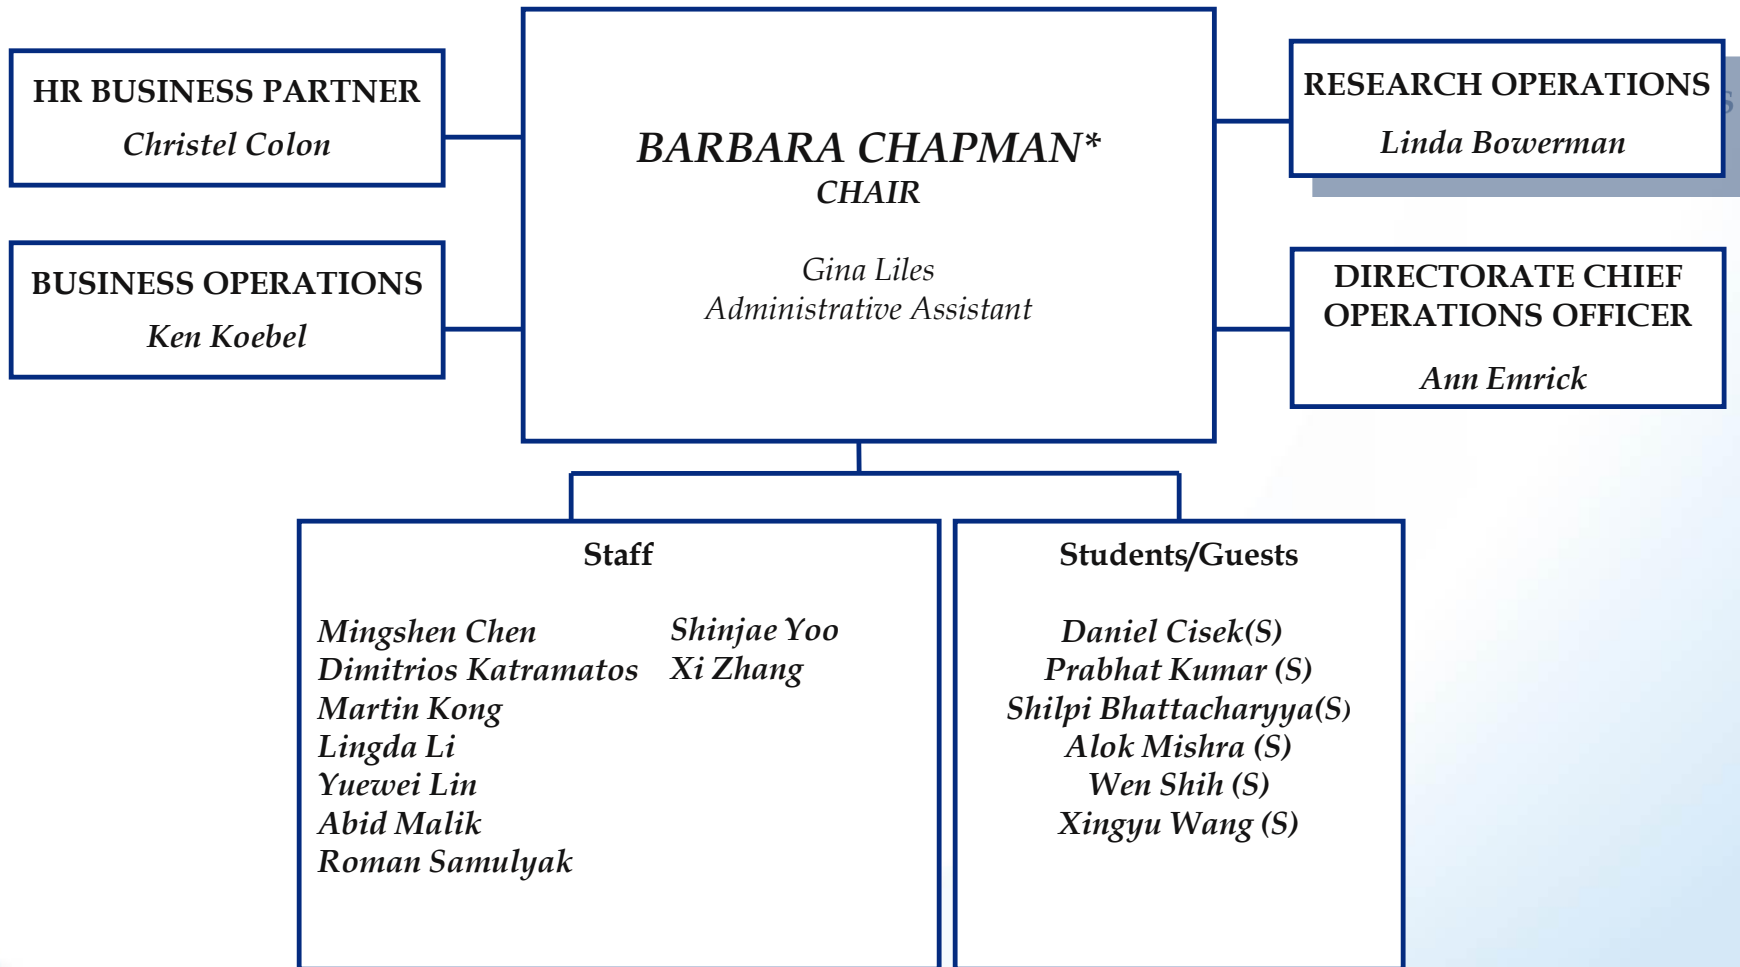

COMPUTER SCIENCE AND MATHEMATICS

*Reports to Kerstin Kleese van Dam, Director of Computational Science Initiative
ESH Coordinator - Bob Colichio, Pat Carr

Approved: Barbara Chapman

Date: Sept.22, 2107