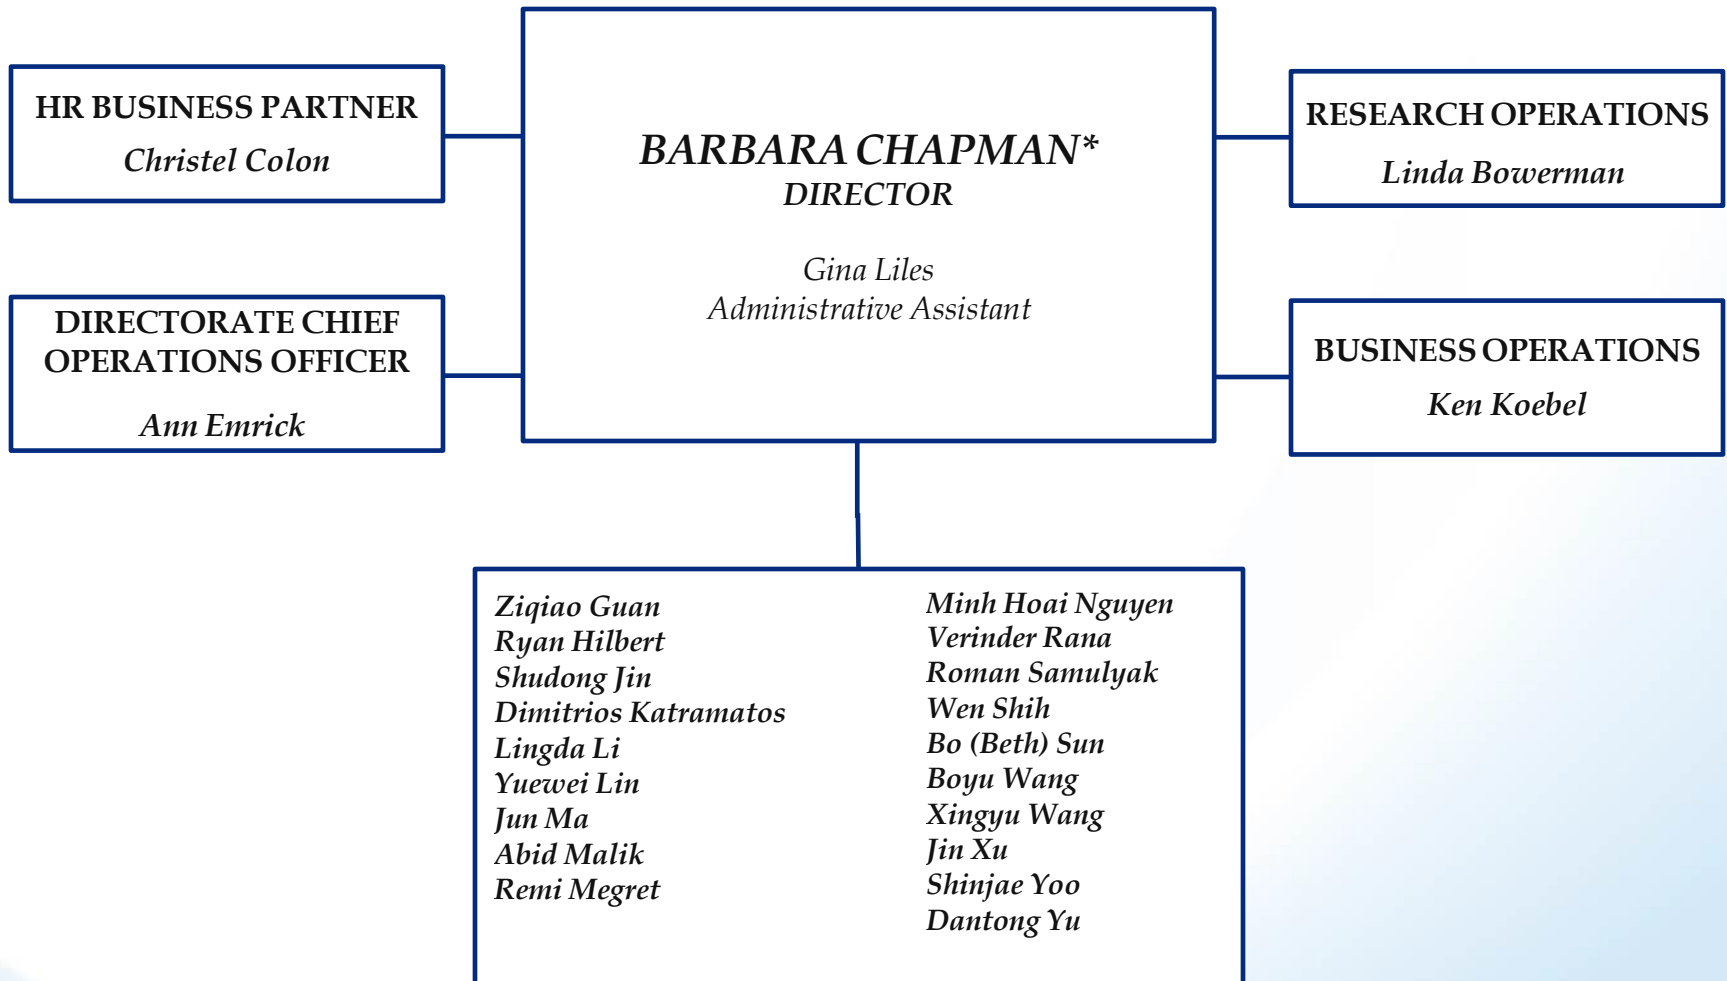

COMPUTER SCIENCE AND MATHEMATICS

*Reports to Kerstin Kleese van Dam, Director of Computational Science Initiative
ESH Coordinator - Bob Colichio, Pat Carr

Approved: Barbara Chapman

Date: March 7, 2017