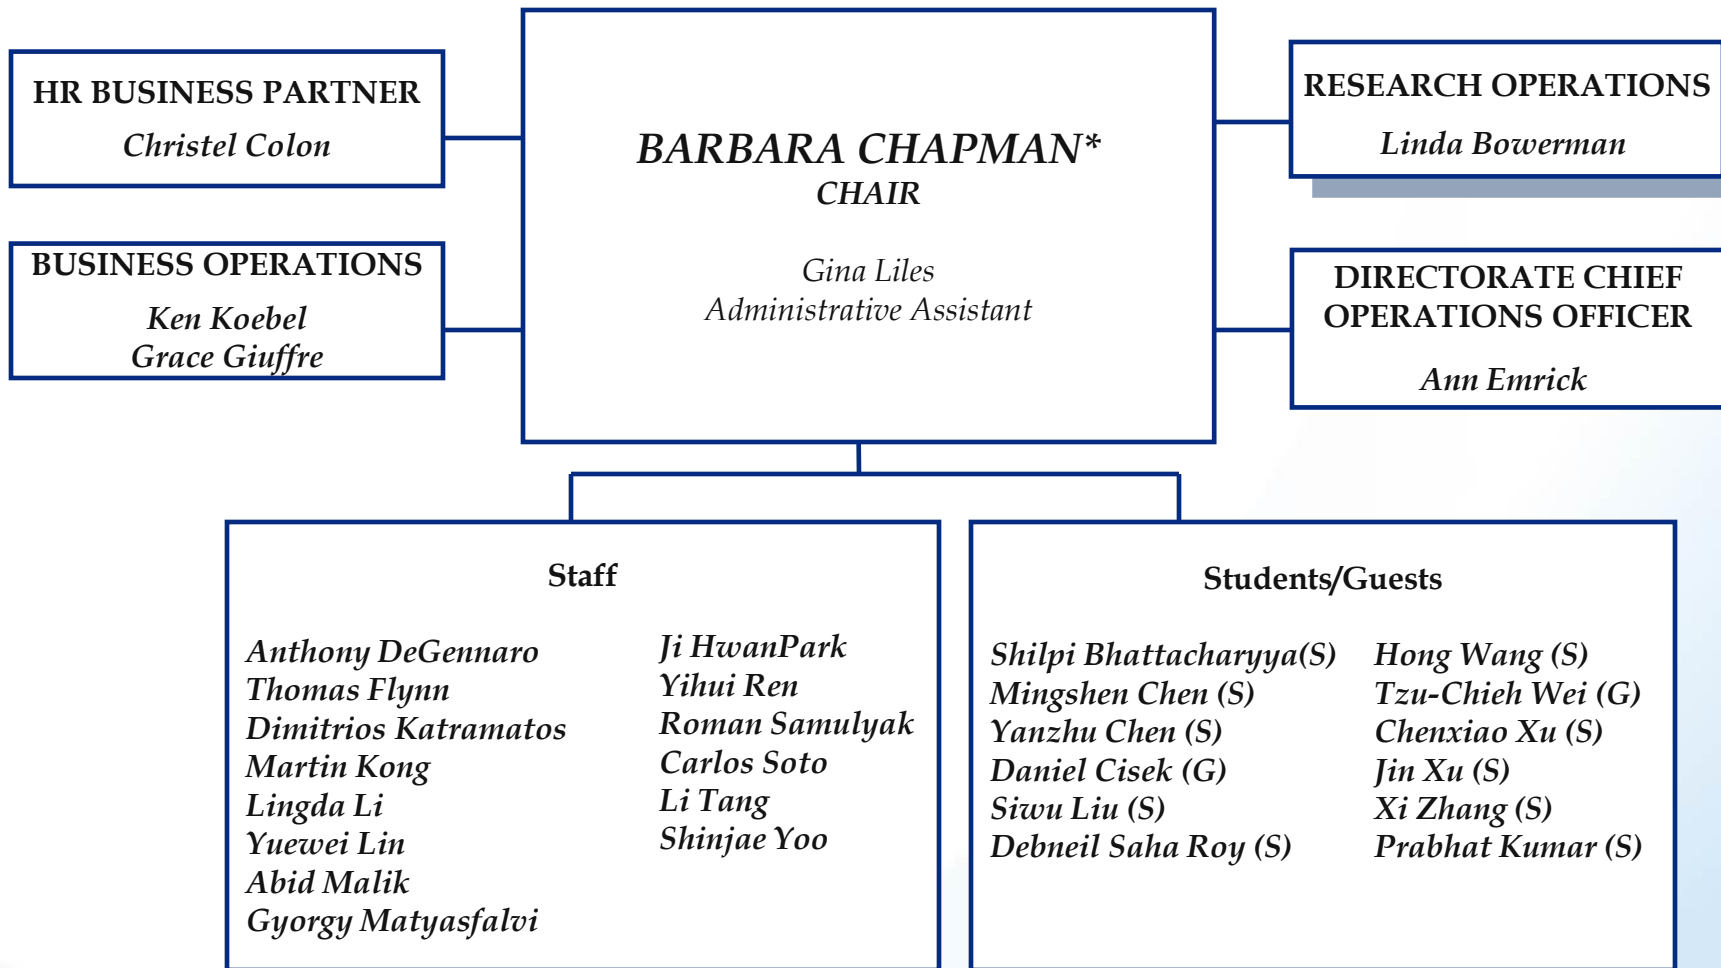

# COMPUTER SCIENCE AND MATHEMATICS

\*Reports to Kerstin Kleese van Dam, Director of Computational Science Initiative  
ESH Coordinator - Bob Colichio, Pat Carr

Approved: Barbara Chapman

Date: June 4, 2018