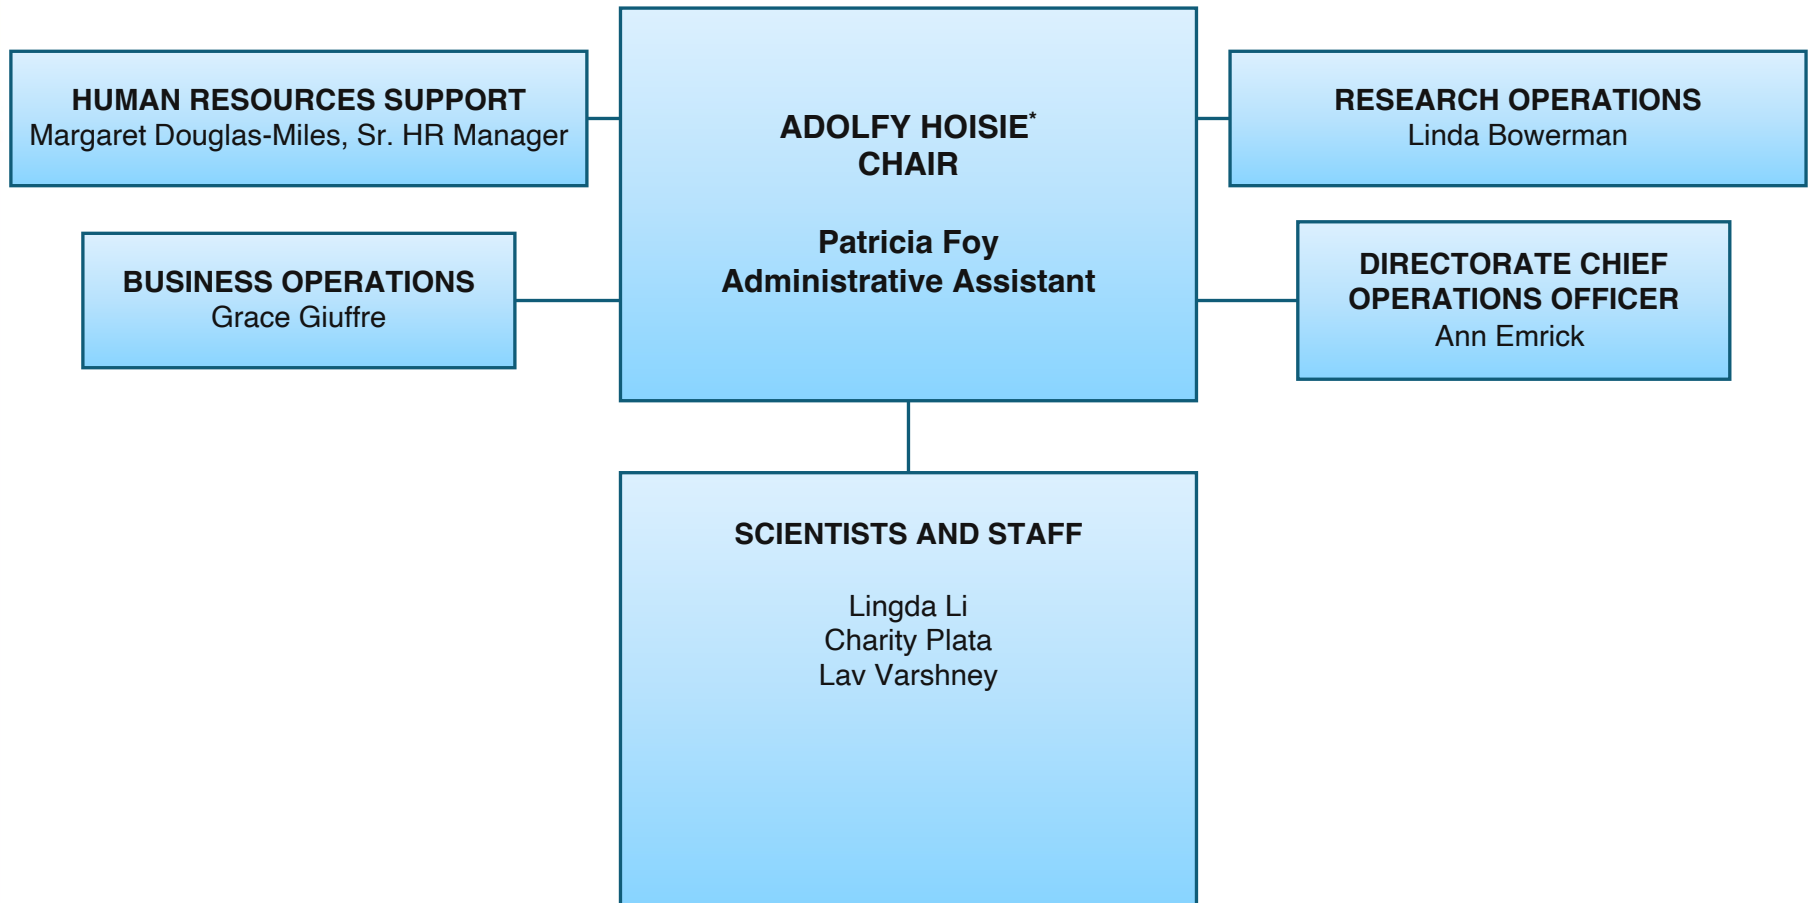

# COMPUTING FOR NATIONAL SECURITY

\*Reports to Kerstin Kleese van Dam, Director of Computational Science Initiative  
ESH Coordinator(s): Veronica Bickmeyer; Pat Carr