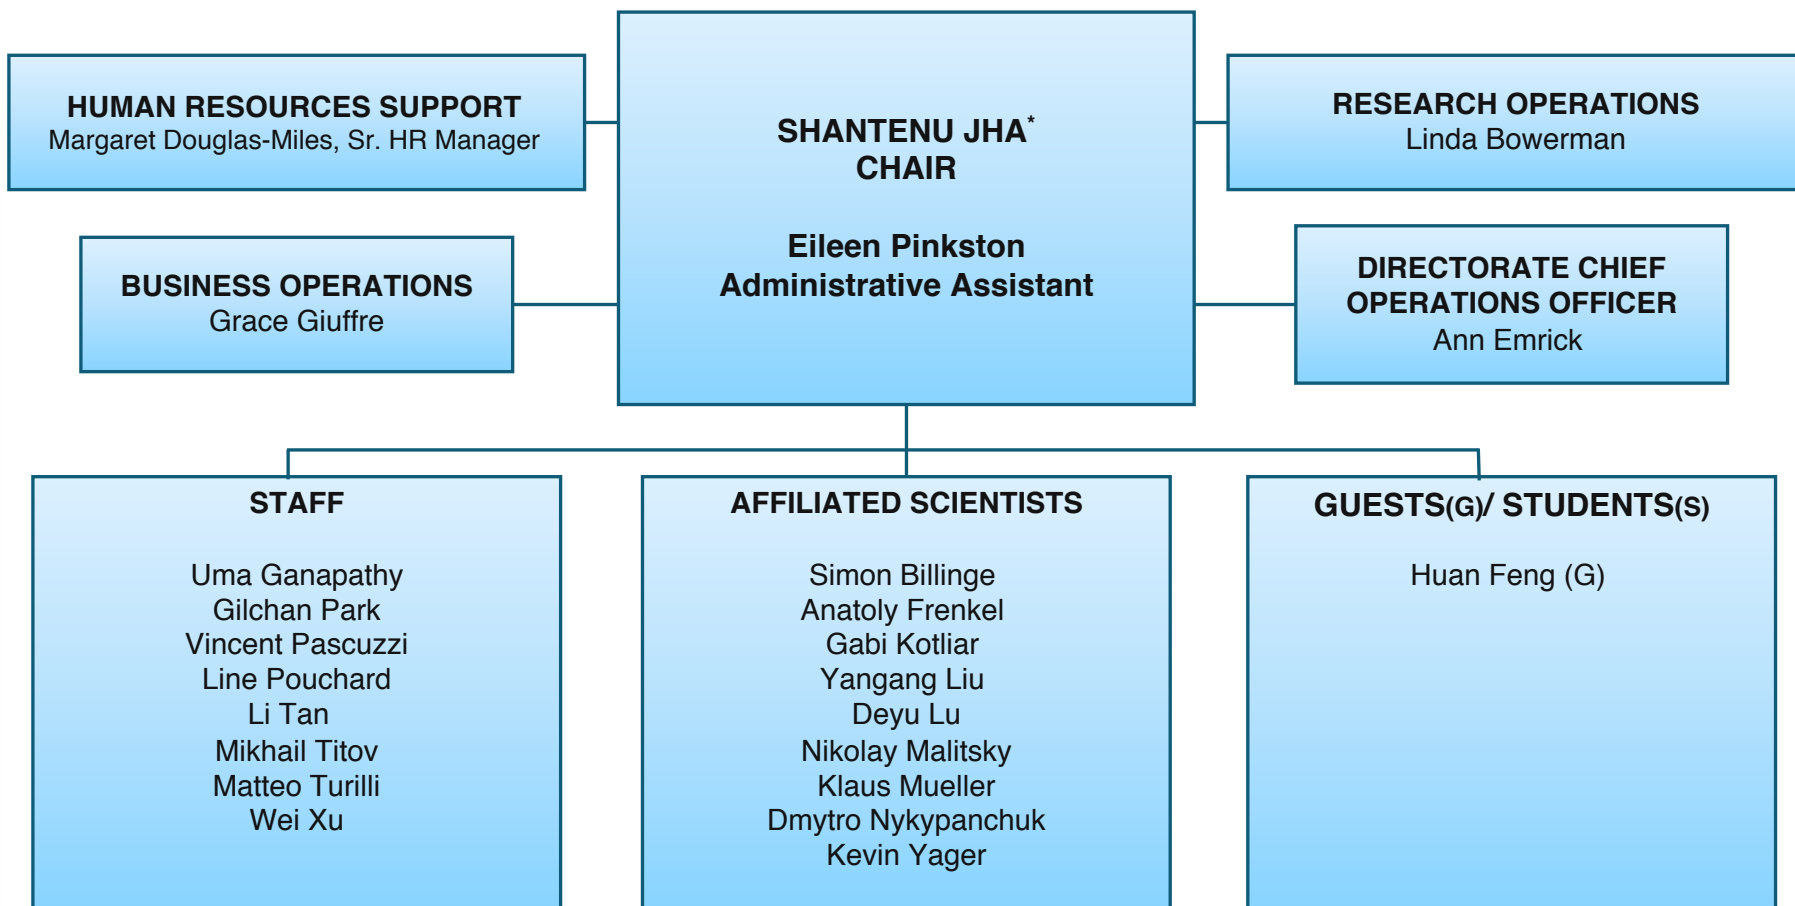

COMPUTATION AND DATA-DRIVEN DISCOVERY (C3D)

*Reports to Kerstin Kleese van Dam, Director of Computational Science Initiative
ESH Coordinator(s): Pat Carr, Bob Colicchio