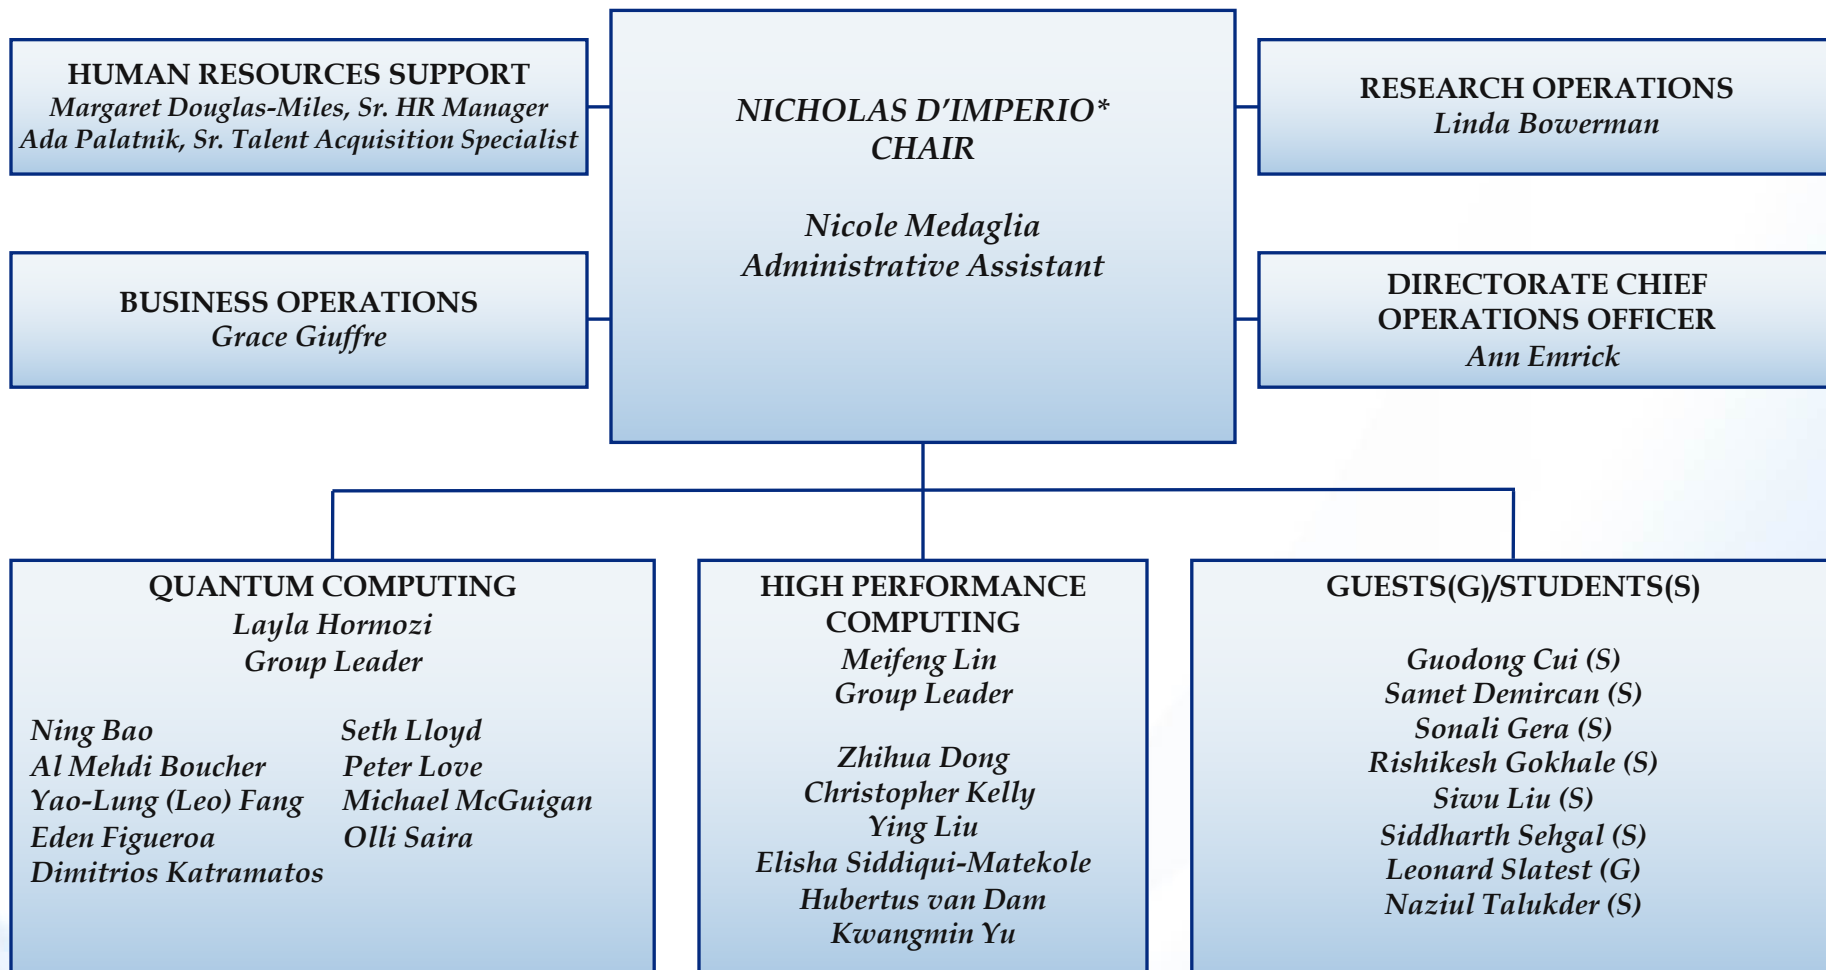

COMPUTATIONAL SCIENCE LABORATORY

*Reports to Kerstin Kleese van Dam, Director of Computational Science Initiative
ESH Coordinator - Pat Carr, Bob Colichio,

Approved: Nicholas D'Imperio Date: May 26, 2020