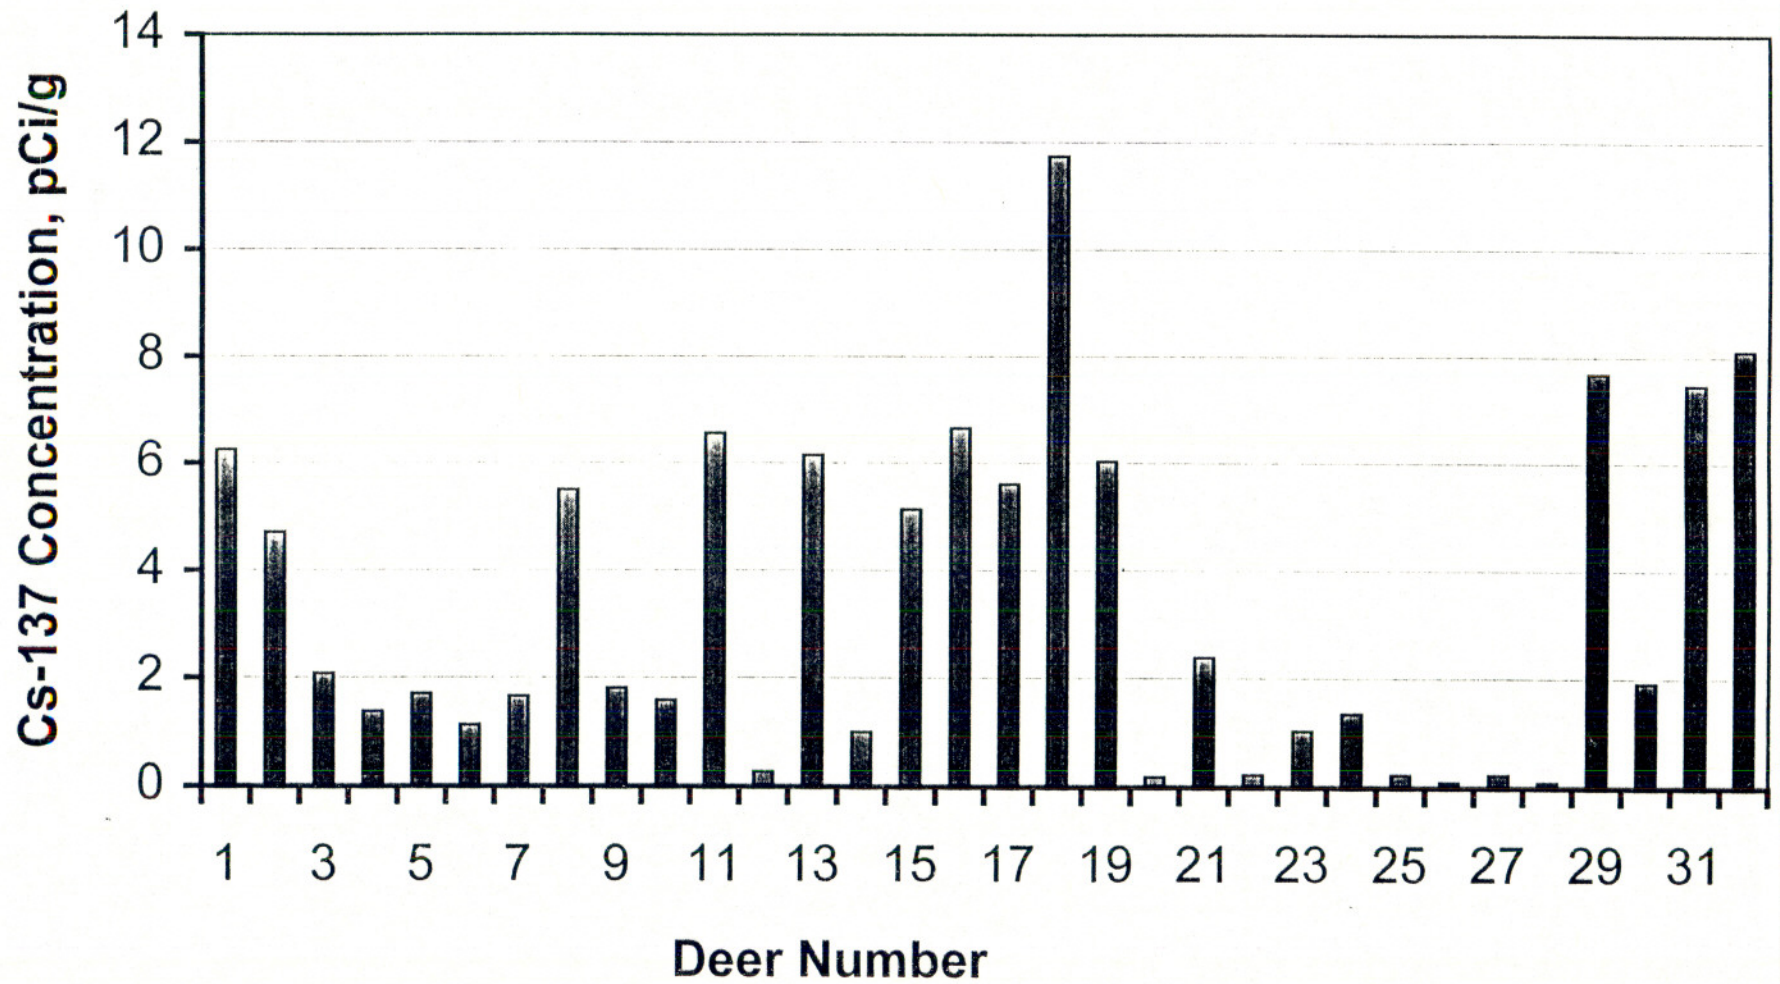

## Cs-137 Concentration in BNL Deer Meat

Figure 1