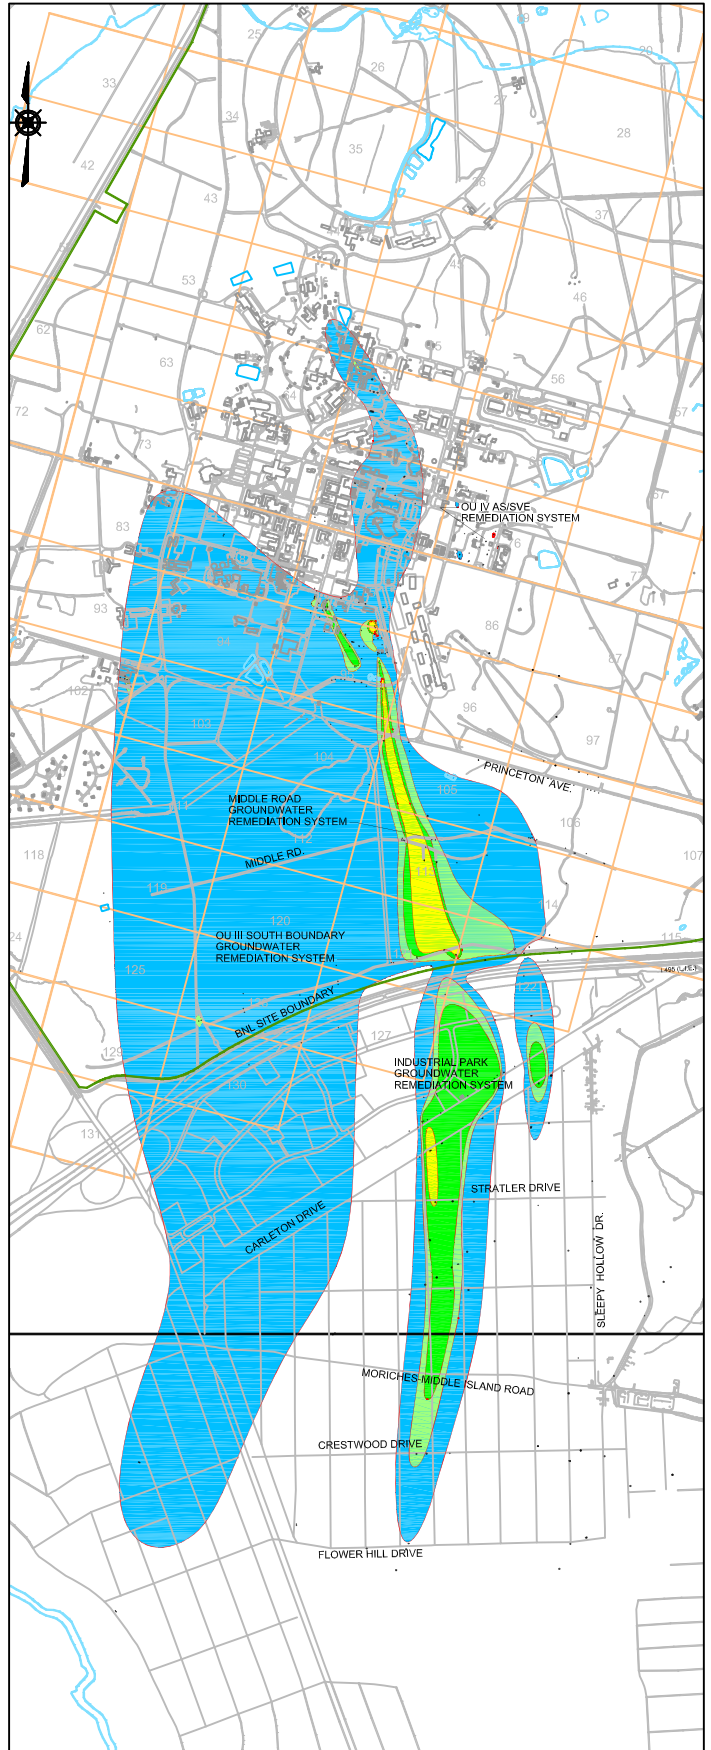

1997 TVOC PLUME DISTRIBUTION

2004 TVOC PLUME DISTRIBUTION

\\OERT\GIS\GW\_PROJECTS\FIVE YEAR REVIEW\Fig\_4\_rev1.dwg

**BROOKHAVEN**  
NATIONAL LABORATORY

EWMS DIVISION

TITLE:  
**OU III/ OU IV/NORTH STREET  
TVOC PLUME COMPARISON  
1997 - 2004**

BNL FIVE-YEAR REVIEW

DWN: SRW	VT:HZ.: -	DATE: 06/14/05	PROJECT NO.: 07926
CHKD: JEB	APPD: WRD	REV.: -	NOTES: -
FIGURE NO.:		4	