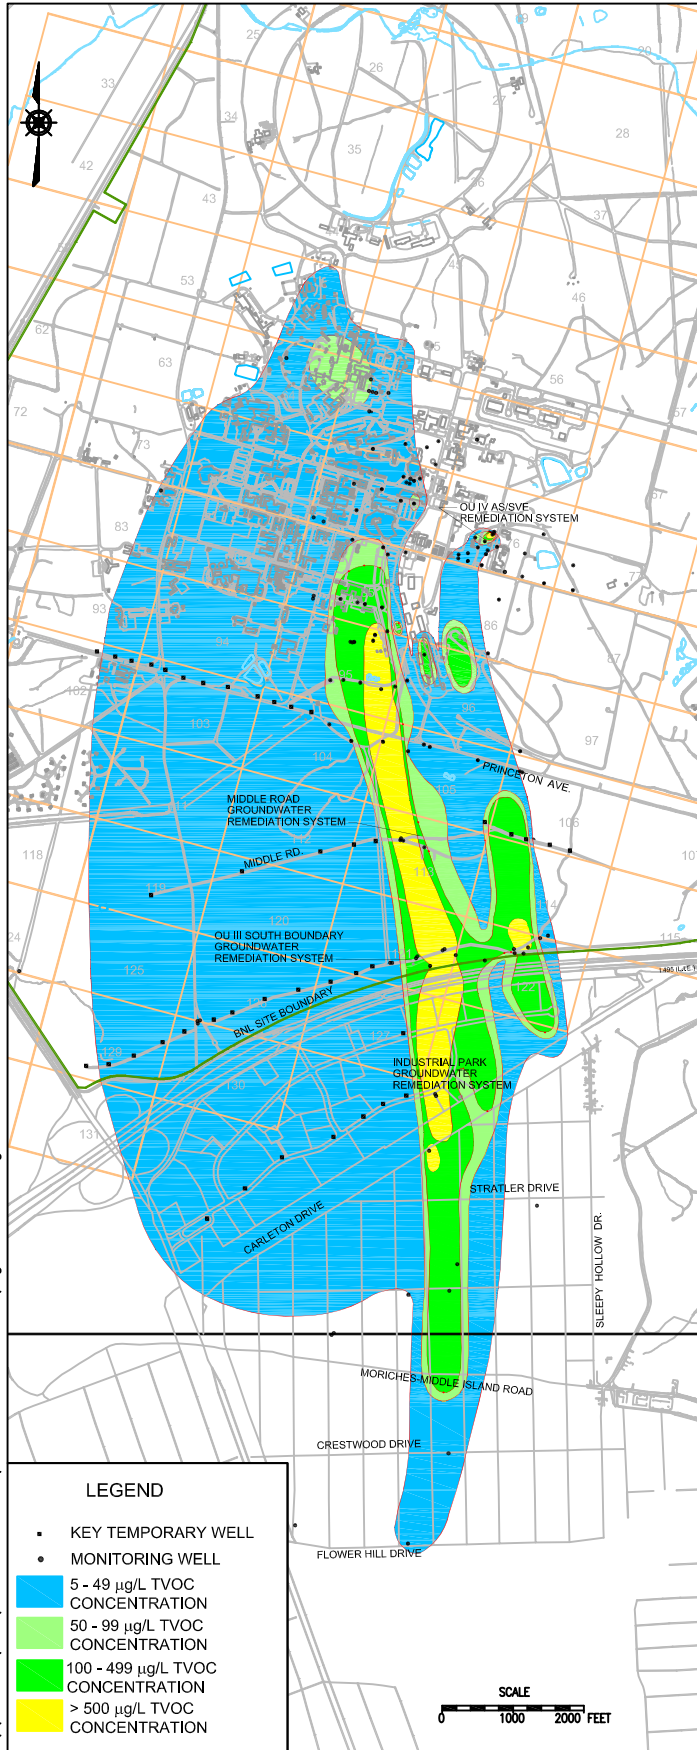

1997 TVOC PLUME DISTRIBUTION

2004 TVOC PLUME DISTRIBUTION

\\OERT\GIS\GW\_PROJECTS\FIVE YEAR REVIEW\Fig\_4\_rev1.dwg

**BROOKHAVEN**  
NATIONAL LABORATORY

EWMS DIVISION

TITLE:  
**OU III/ OU IV/NORTH STREET  
TVOC PLUME COMPARISON  
1997 - 2004**

BNL FIVE-YEAR REVIEW

DWN: SRW	VT:HZ.: -	DATE: 06/14/05	PROJECT NO.: 07926
CHKD: JEB	APPD: WRD	REV.: -	NOTES: -
FIGURE NO.:		4	