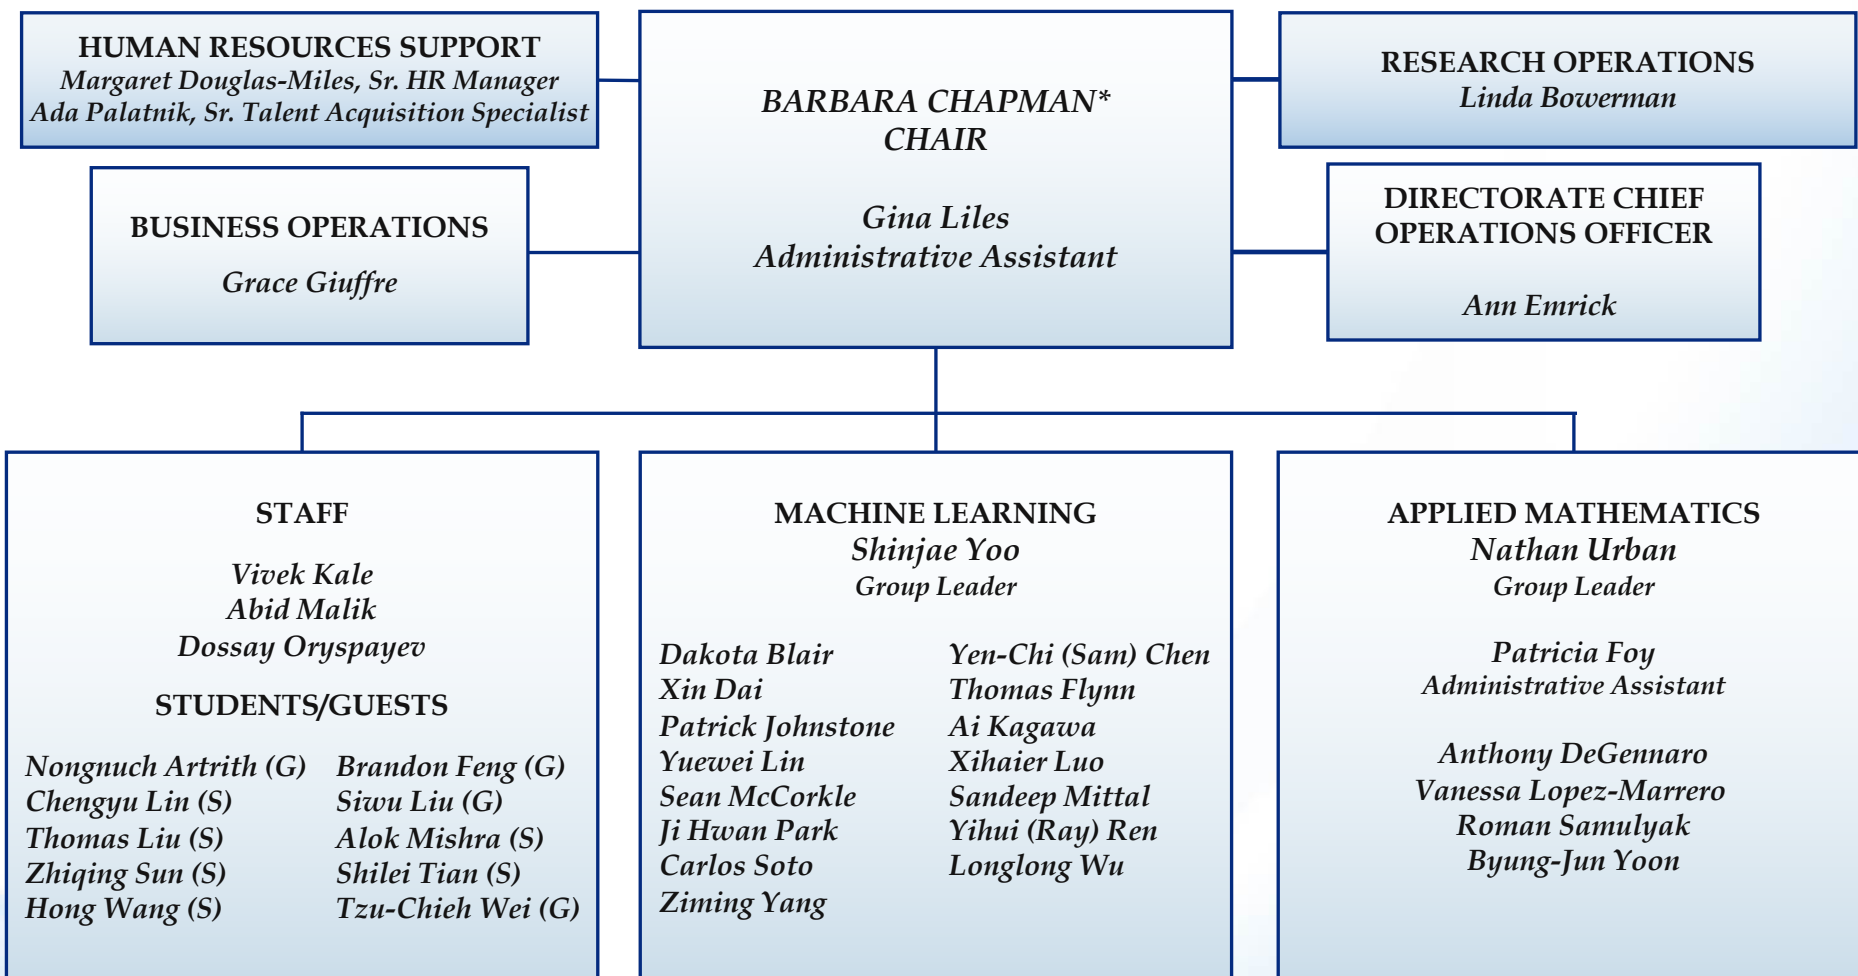

COMPUTER SCIENCE AND APPLIED MATHEMATICS

*Reports to Kerstin Kleese van Dam, Director of Computational Science Initiative
ESH Coordinator - Bob Colichio, Pat Carr

Approved: Barbara Chapman

Date: December 15, 2020