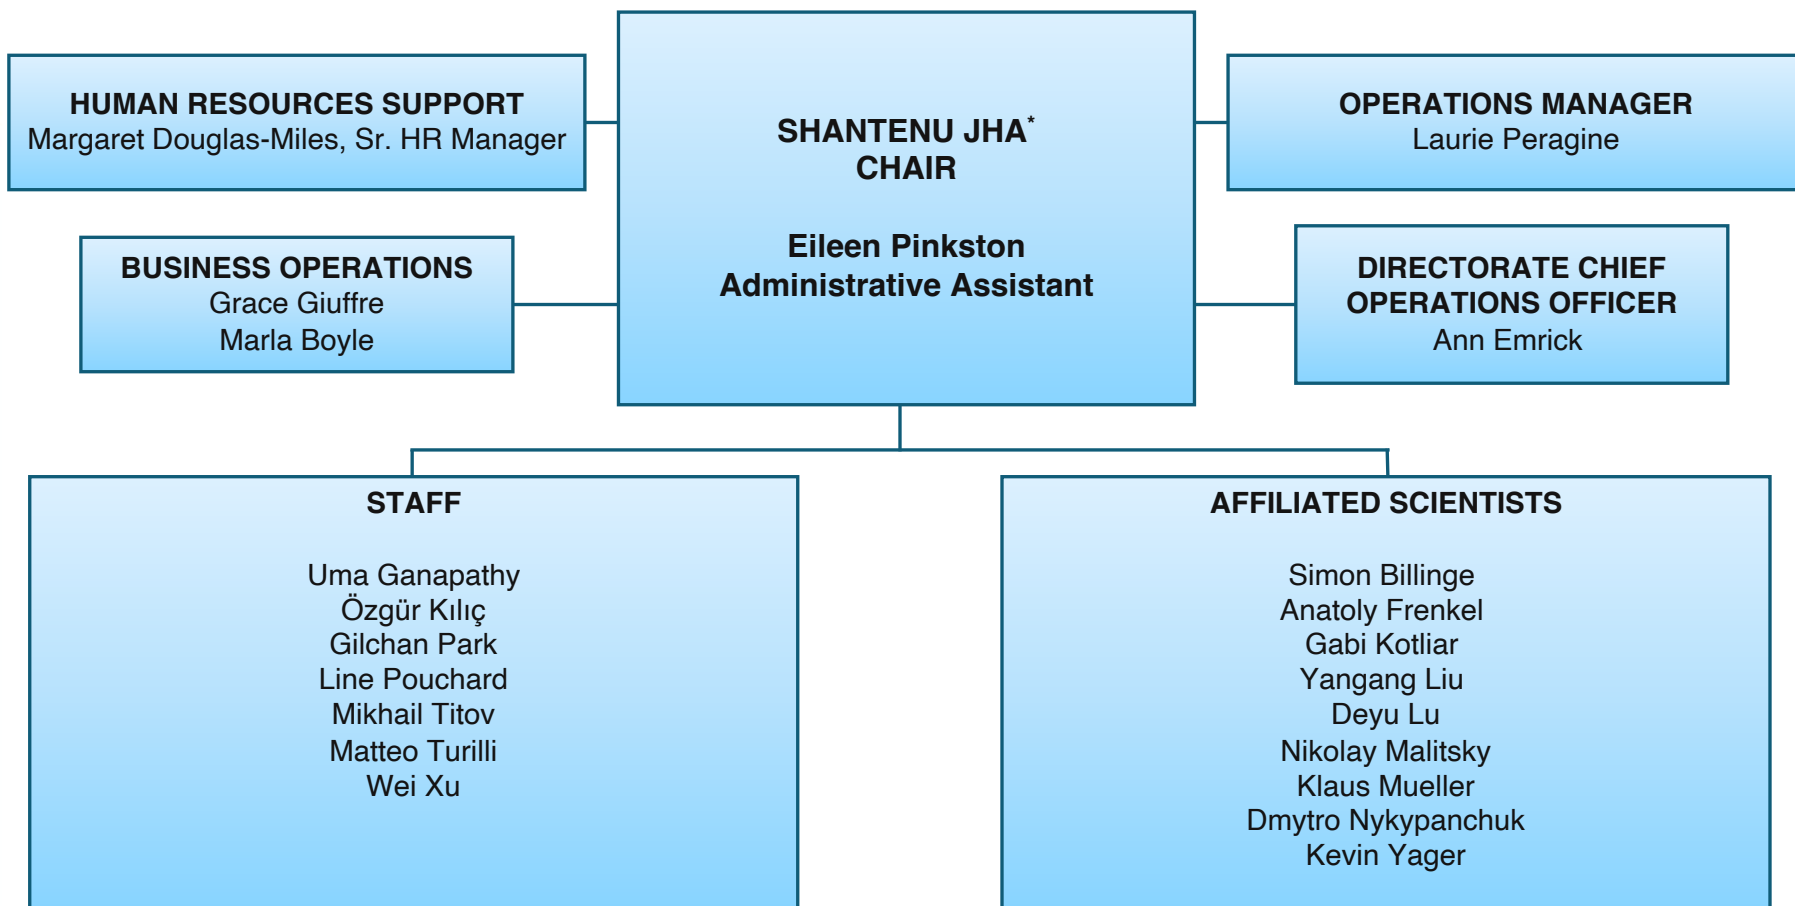

COMPUTATION AND DATA-DRIVEN DISCOVERY (C3D)

*Reports to Kerstin Kleese van Dam, Director of Computational Science Initiative
ESH Coordinator: Veronica Bickmeyer