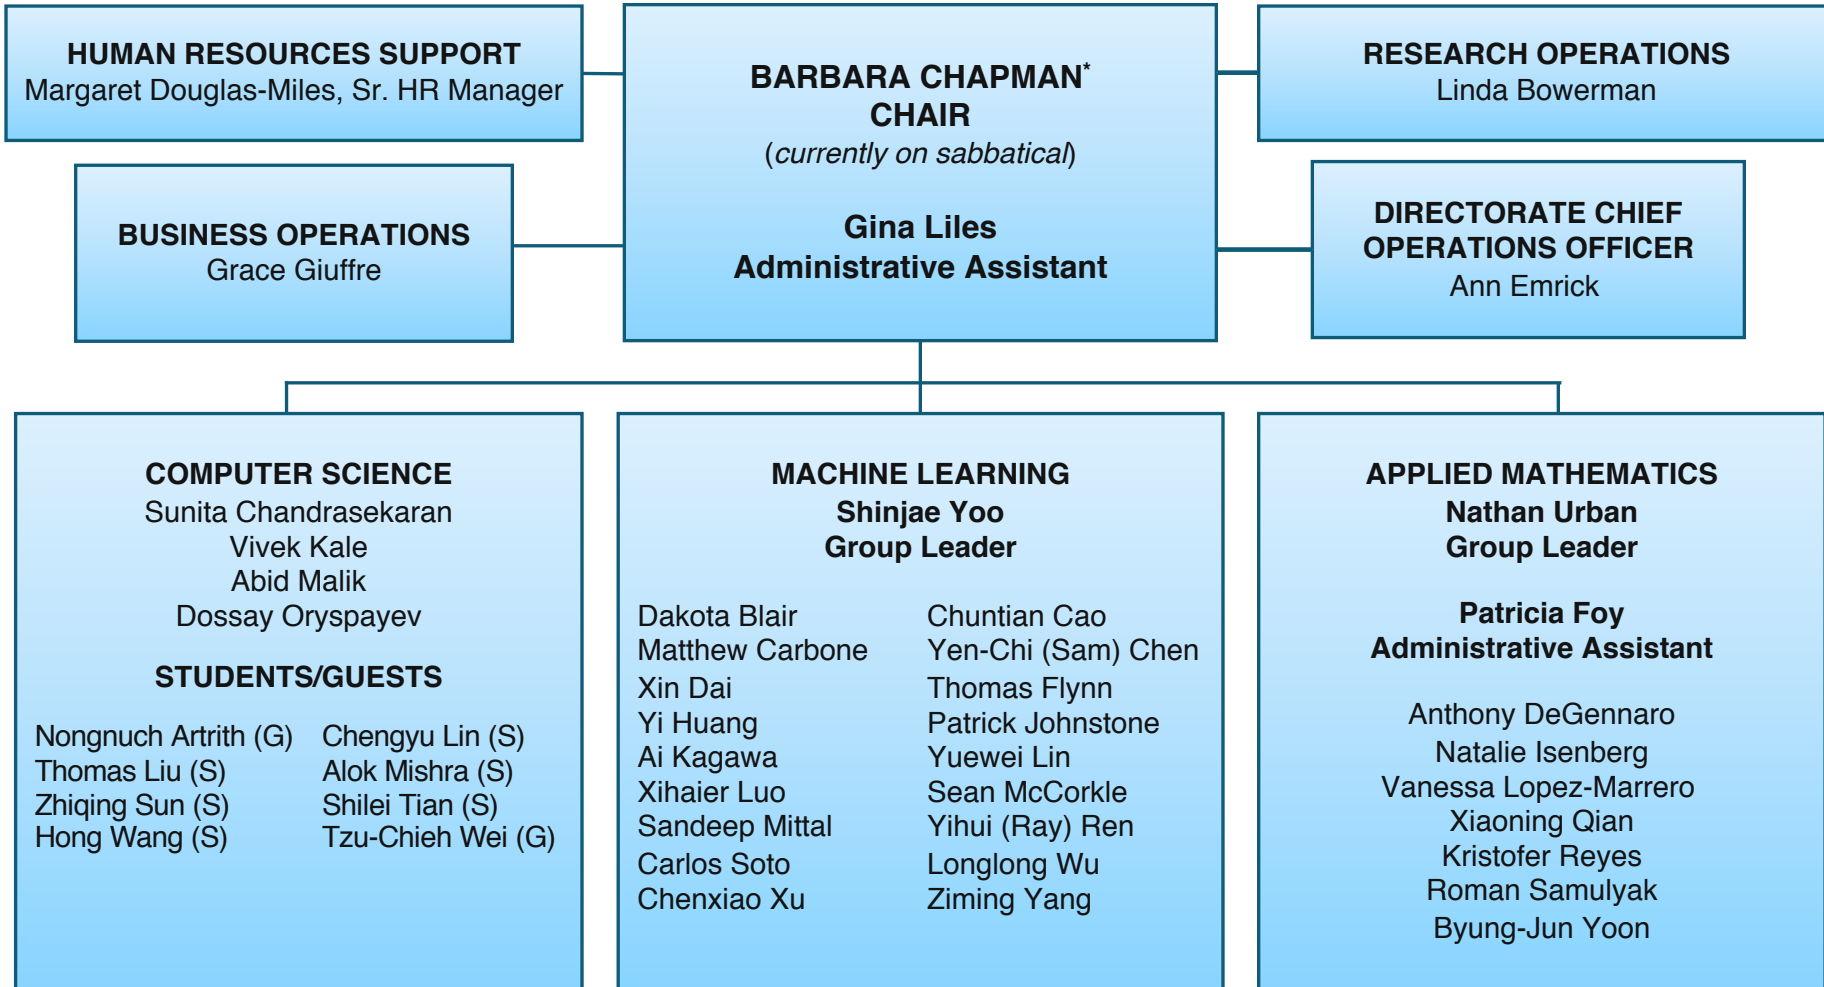

COMPUTER SCIENCE AND APPLIED MATHEMATICS

*Reports to Kerstin Kleese van Dam, Director of Computational Science Initiative
ESH Coordinator(s): Pat Carr, Bob Colicchio